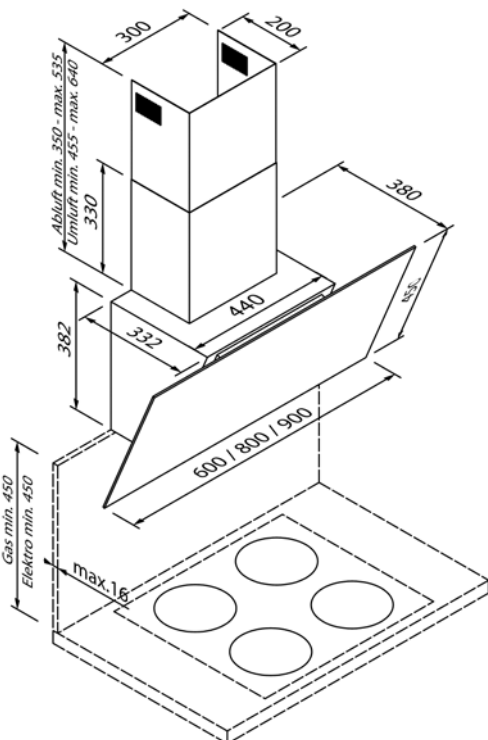

EG18887

Activated carbon filter

SZ 9100X1

EG18881

Long-life activated carbon filter

SZ 9100X2

EG18884

| Design | |
|-------------------|---------------------------------------------|
| Colour | Black glass / Black painted stainless steel |
| Construction type | Angled hood |
| Width (in cm) | 80 |

| Accessories included** | |
|------------------------|-----------------------------------------------|
| Accessories included | Metal grease filter, dishwasher-safe, Chimney |

| Technical data | |
|--------------------------------------------------|-----------------------------|
| Energy efficiency class | A |
| Connected load | 252 W / 220-240 V |
| Fuse protection (in A) | 10 A |
| Frequency (in Hz) | 50;60 Hz |
| Plug type | Type F |
| Length of connection cable (in cm) | 150 cm |
| Net weight (in KG) | 14,1 kg |
| Gross weight (in KG) | 17,8 kg |
| Dimensions of the packaged appliance (H × W × D) | 58,0 × 89,0 × 50,0 cm |
| Appliance dimensions, extraction (H × W × D) | 73,2-91,7 × 80,0 × 38,4 cm |
| Appliance dimensions, circulation (H × W × D) | 83,7-102,2 × 80,0 × 38,4 cm |
| EAN | 4251003108200 |