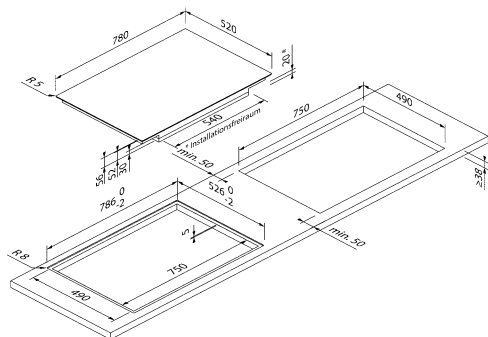

51184353
80cm Induction hob, self-sufficient

Power / Consumption

- Voltage: 220 - 240 V
- Total connected load 11.1 kW
- 6 induction cooking zones with double booster:
- 6 x 22.0 x 18.0 cm with 2.1 kW (2.65kW / 3.7kW)

Maße

- Unit dimensions: (H/W/D) 56 x 780 x 520 mm
- Installation dimensions: (H/W/D) 56 x 750 x 500 mm
- min. worktop thickness: 16mm

EAN-Nr.: 4251003108149

BLAUPUNKT

Special accessories::

Technical features:

Appliance type: Glass ceramic hob
 Design: Built-in appliance - overlay / flush
 Energy source: Electric
 Number of cooking zones that can be used simultaneously: 6
 Cooking zones with booster: 6
 Appliance width (mm): 780
 Net weight (kg): tbd
 Gross weight (kg): tbd
 Residual heat indicator: Yes
 Control position: Front
 Type of control: Touch control / Slider
 LED display - white
 Main surface material: Glass ceramic Surface colour: Black
 Approval certificates: CE / UKCA

Available colour variants:

Consumption and connection values:

Electrical connection value (W): 11100
 Voltage (V): 220-240
 Frequency (Hz): 50; 60
 Colour of unit: black
 Energy source: Electric
 Approval certificates: CE / UKCA Plug type: without plug
 Number of cooking zones that can be used simultaneously: 6
 Dimensions of the appliance (mm): 56x 780 x 520
 Niche dimensions (mm): 52 x 750 x 500
 Dimensions of the packed appliance (mm): 95 x 840 x 600
 Net weight (kg): tbd
 Gross weight (kg): tbd