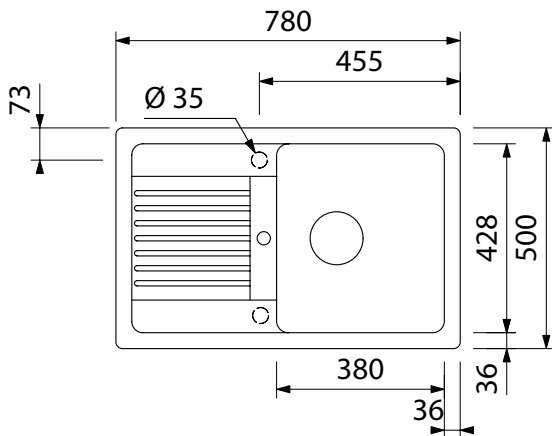

Inset sink

Alento SAG7500CE

ES1470

Design	
Material	Quarz composite
Surface finish	-
Available colors*	Black Granite (100)
Available colors matt*	
Available colors glossy*	

Construction type	
Top mounted	•
Flush-mounted	-
Flat edge	-
Built-under sink	-
Reversible	•

Operating comfort & equipment	
Operation	Manual
Drain	Sieve basket valve 3½"
Drilling / Rated break points	

Accessories included**	
Accessories included	Synthetic overflow set (without siphon)

Technical data	
Sink bowl height	19 cm
Sink base units min. required	50 cm
External dimensions (W x D)	78,0 x 50,0 cm
Net weight (in KG)	
Gross weight (in KG)	
Sink dimensions packaged (H x W x D)	
EAN	4251003109696