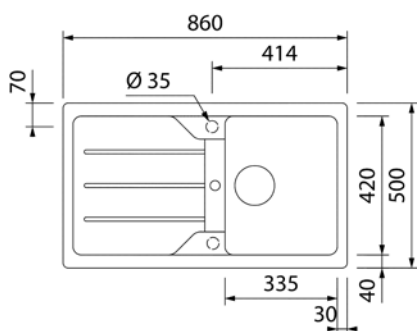

Inset sink

Alento SAG7600CE

ES1490

Design	
Material	Quarz composite
Surface finish	–
Available colors*	Black Granite (100), Dark Grey (110), Light Grey (120)
Available colors matt*	
Available colors glossy*	

Construction type	
Top mounted	•
Flush-mounted	–
Flat edge	–
Built-under sink	–
Reversible	•

Operating comfort & equipment	
Operation	Rotate button
Drain	Sieve basket valve 3½"
Drilling / Rated break points	With rated break points for fitting and excenter

Accessories included**	
Accessories included	Synthetic overflow set (without siphon)

Technical data	
Sink bowl height	19 cm
Sink base units min. required	45 cm
External dimensions (W × D)	78,0 × 50,0 cm
Net weight (in KG)	
Gross weight (in KG)	
Sink dimensions packaged (H × W × D)	

Packaging information	
EAN	

Note	
Note