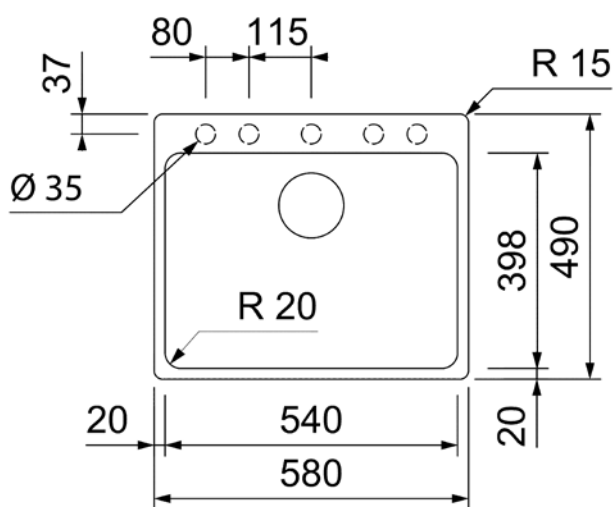

## Inset sink

Iseo SIG5790BEF

ES1660

Design	
Material	Quarz composite
Surface finish	-
Available colors*	Black Matt (190), Dark Grey (191)
Available colors matt*	
Available colors glossy*	

Construction type	
Top mounted	-
Flush-mounted	•
Flat edge	-
Built-under sink	-
Reversible	-

Operating comfort & equipment	
Operation	Rotate button
Drain	Sieve basket valve 3½" (Black matt)
Drilling / Rated break points	With rated break points for fitting and excenter

Accessories included**	
Accessories included	Synthetic overflow set (without siphon)

Technical data	
Sink bowl height	20 cm
Sink base units min. required	60 cm
External dimensions (W × D)	58,0 × 49,0 cm
Net weight (in KG)	
Gross weight (in KG)	
Sink dimensions packaged (H × W × D)	

Packaging information	
EAN	