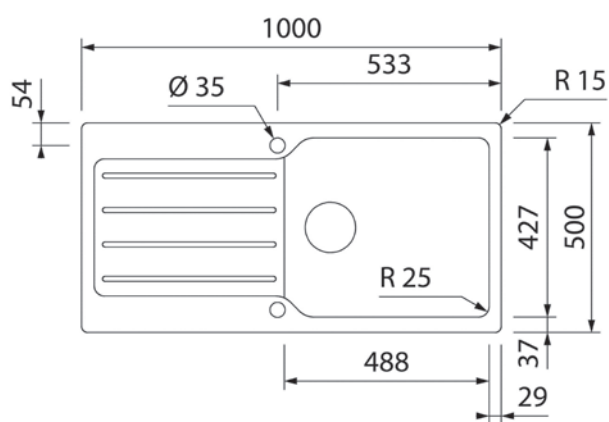

Inset sink

Maira SMG9990BE

ES1990

Design	
Material	Quarz composite
Surface finish	–
Available colors*	Black Matt (190), Dark Grey (191)
Available colors matt*	
Available colors glossy*	

Construction type	
Top mounted	•
Flush-mounted	•
Flat edge	–
Built-under sink	–
Reversible	•

Operating comfort & equipment	
Operation	Rotate button
Drain	Sieve basket valve 3½" (Black matt)
Drilling / Rated break points	With rated break points for fitting and excenter

Accessories included**	
Accessories included	Synthetic overflow set (without siphon)

Technical data	
Sink bowl height	19 cm
Sink base units min. required	60 cm
External dimensions (W x D)	100,0 x 50,0 cm
Net weight (in KG)	
Gross weight (in KG)	
Sink dimensions packaged (H x W x D)	

Packaging information	
EAN	